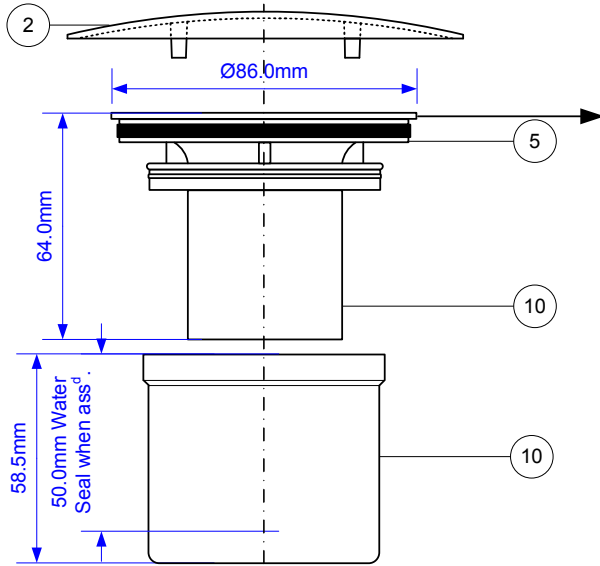

# HC2750LCPB-V

STW VERT OUT 50L 50mm WATER SEAL SLOT CPB GRID WITH 24MM LONG WASTE

Part No.	Code
1	50M
2	DUSTCOVER-SLOTTED
3	L-HC2750LXX (Leaflet - Not Shown)
4	P-C-ST90-5034L (Carton - Not Shown)
5	P-CPB-ST90-S50
6	STW90-RW-9.5MM
7	STW90-RW-12.5MM
8	STW90VERTBSPBODY
9	STW90WASTESEAL
10	ST90CPBT/GRID-50
11	STWSPANNER5034L
12	TSGHOOK-STEEL
13	Z8B

Shower Tray

06/02/2013

DRAWN BY	RM	REVISED	06/02/2013, 20/06/2014	FILENAME	HC2750LCPB-V.VSD
		SCALE	1:2	DATE	20/06/2014