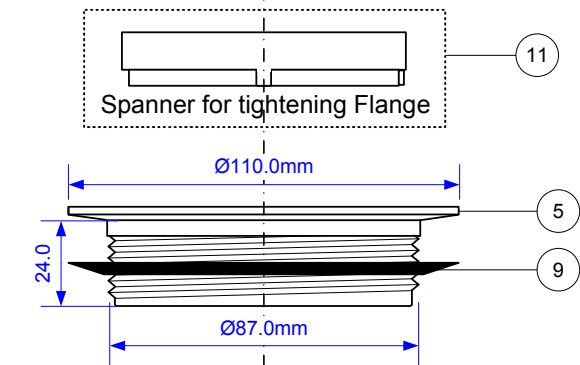

# HC2750LCPB-V

STW VERT OUT 50L 50mm WATER SEAL SLOT CPB GRID WITH 24MM LONG WASTE

Part No.	Code
1	50M
2	DUSTCOVER-SLOTTED
3	L-HC2750LXX (Leaflet - Not Shown)
4	P-C-ST90-5034L (Carton - Not Shown)
5	P-CPB-ST90-S50
6	STW90-RW-9.5MM
7	STW90-RW-12.5MM
8	STW90VERTBSPBODY
9	STW90WASTESEAL
10	ST90CPBT/GRID-50
11	STWSPANNER5034L
12	TSGHOOK-STEEL
13	Z8B

Shower Tray

06/02/2013

DRAWN BY	RM	REVISED	06/02/2013, 20/06/2014	FILENAME	HC2750LCPB-V.VSD
		SCALE	1:2	DATE	20/06/2014