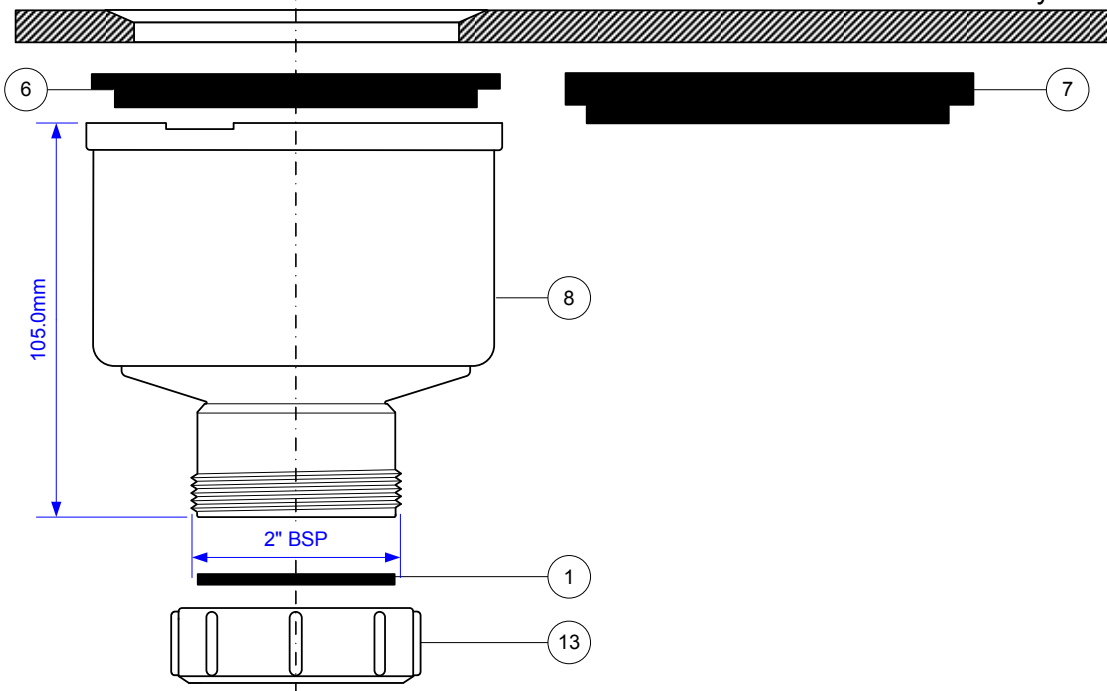

# HC2750LCPB-V

STW VERT OUT 50L 50mm WATER SEAL SLOT CPB GRID WITH 24MM LONG WASTE

Part No.	Code
1	50M
2	DUSTCOVER-SLOTTED
3	L-HC2750LXX (Leaflet - Not Shown)
4	P-C-ST90-5034L (Carton - Not Shown)
5	P-CPB-ST90-S50
6	STW90-RW-9.5MM
7	STW90-RW-12.5MM
8	STW90VERTBSPBODY
9	STW90WASTESEAL
10	ST90CPBT/GRID-50
11	STWSPANNER5034L
12	TSGHOOK-STEEL
13	Z8B

Shower Tray

06/02/2013

DRAWN BY	RM	REVISED	06/02/2013, 20/06/2014	FILENAME	HC2750LCPB-V.VSD
		SCALE	1:2	DATE	20/06/2014