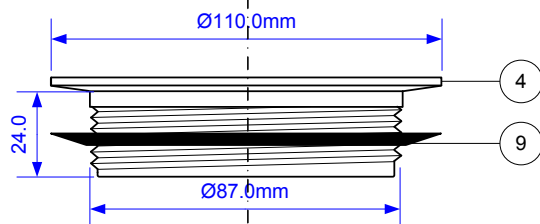

# HC2750LCPBR-V-N

STW VERT OUT 50L 50mmSEAL PET CPB GRID

| Part No. | Code                                |
|----------|-------------------------------------|
| 1        | 50M                                 |
| 2        | L-HC2750LXX (Leaflet - Not Shown)   |
| 3        | P-C-ST90-5034P (Carton - Not Shown) |
| 4        | P-CPB-ST90-P50                      |
| 5        | STW90-RW-12.5MM                     |
| 6        | STW90-RW-9.5MM                      |
| 7        | STW90VERTBSPBODY                    |
| 8        | ST90CPBT/GRID-50                    |
| 9        | STW90WASTESEAL                      |
| 10       | TSGHOOK-STEEL                       |
| 11       | Z8B                                 |
| 12       | STWSPANNER5034L                     |
| 13       | DUSTCOVER-PETAL                     |