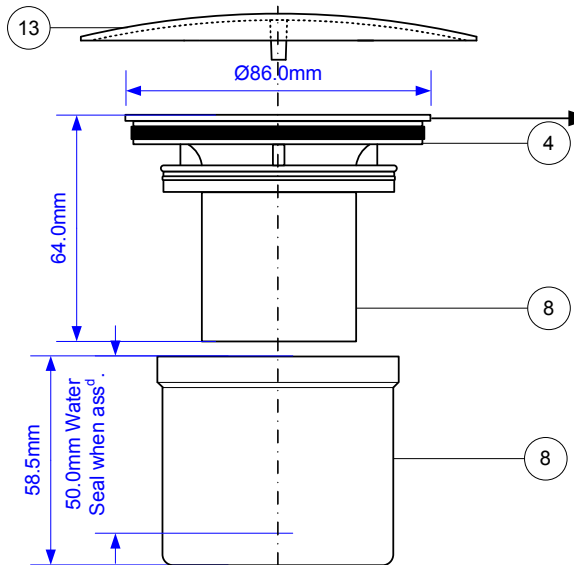

# HC2750LCPBR-V-N

STW VERT OUT 50L 50mmSEAL PET CPB GRID

| Part No. | Code                                |
|----------|-------------------------------------|
| 1        | 50M                                 |
| 2        | L-HC2750LXX (Leaflet - Not Shown)   |
| 3        | P-C-ST90-5034P (Carton - Not Shown) |
| 4        | P-CPB-ST90-P50                      |
| 5        | STW90-RW-12.5MM                     |
| 6        | STW90-RW-9.5MM                      |
| 7        | STW90VERTBSPBODY                    |
| 8        | ST90CPBT/GRID-50                    |
| 9        | STW90WASTESEAL                      |
| 10       | TSGHOOK-STEEL                       |
| 11       | Z8B                                 |
| 12       | STWSPANNER5034L                     |
| 13       | DUSTCOVER-PETAL                     |

Shower Tray

23/03/2011

|          |    |         |            |          |                     |
|----------|----|---------|------------|----------|---------------------|
| DRAWN BY | RM | REVISED | 20/06/2014 | FILENAME | HC2750LCPBR-V-N.VSD |
|          |    | SCALE   | 1:2        | DATE     | 20/06/2014          |