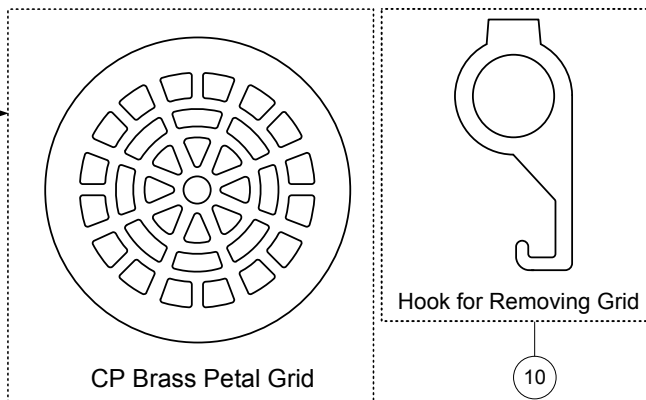

# HC2750LCPBR-V-N

STW VERT OUT 50L 50mmSEAL PET CPB GRID

| Part No. | Code                                |
|----------|-------------------------------------|
| 1        | 50M                                 |
| 2        | L-HC2750LXX (Leaflet - Not Shown)   |
| 3        | P-C-ST90-5034P (Carton - Not Shown) |
| 4        | P-CPB-ST90-P50                      |
| 5        | STW90-RW-12.5MM                     |
| 6        | STW90-RW-9.5MM                      |
| 7        | STW90VERTBSPBODY                    |
| 8        | ST90CPBT/GRID-50                    |
| 9        | STW90WASTESEAL                      |
| 10       | TSGHOOK-STEEL                       |
| 11       | Z8B                                 |
| 12       | STWSPANNER5034L                     |
| 13       | DUSTCOVER-PETAL                     |