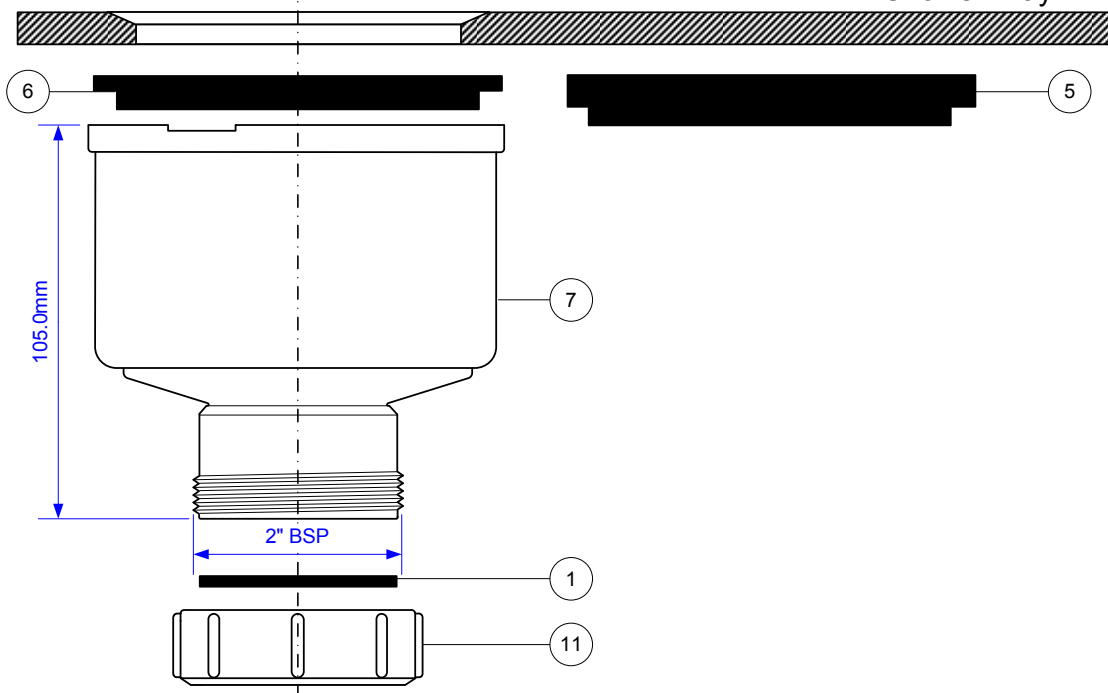

# HC2750LCPBR-V-N

STW VERT OUT 50L 50mmSEAL PET CPB GRID

| Part No. | Code                                |
|----------|-------------------------------------|
| 1        | 50M                                 |
| 2        | L-HC2750LXX (Leaflet - Not Shown)   |
| 3        | P-C-ST90-5034P (Carton - Not Shown) |
| 4        | P-CPB-ST90-P50                      |
| 5        | STW90-RW-12.5MM                     |
| 6        | STW90-RW-9.5MM                      |
| 7        | STW90VERTBSPBODY                    |
| 8        | ST90CPBT/GRID-50                    |
| 9        | STW90WASTESEAL                      |
| 10       | TSGHOOK-STEEL                       |
| 11       | Z8B                                 |
| 12       | STWSPANNER5034L                     |
| 13       | DUSTCOVER-PETAL                     |

Shower Tray

23/03/2011

|          |    |         |            |          |                     |
|----------|----|---------|------------|----------|---------------------|
| DRAWN BY | RM | REVISED | 20/06/2014 | FILENAME | HC2750LCPBR-V-N.VSD |
|          |    | SCALE   | 1:2        | DATE     | 20/06/2014          |