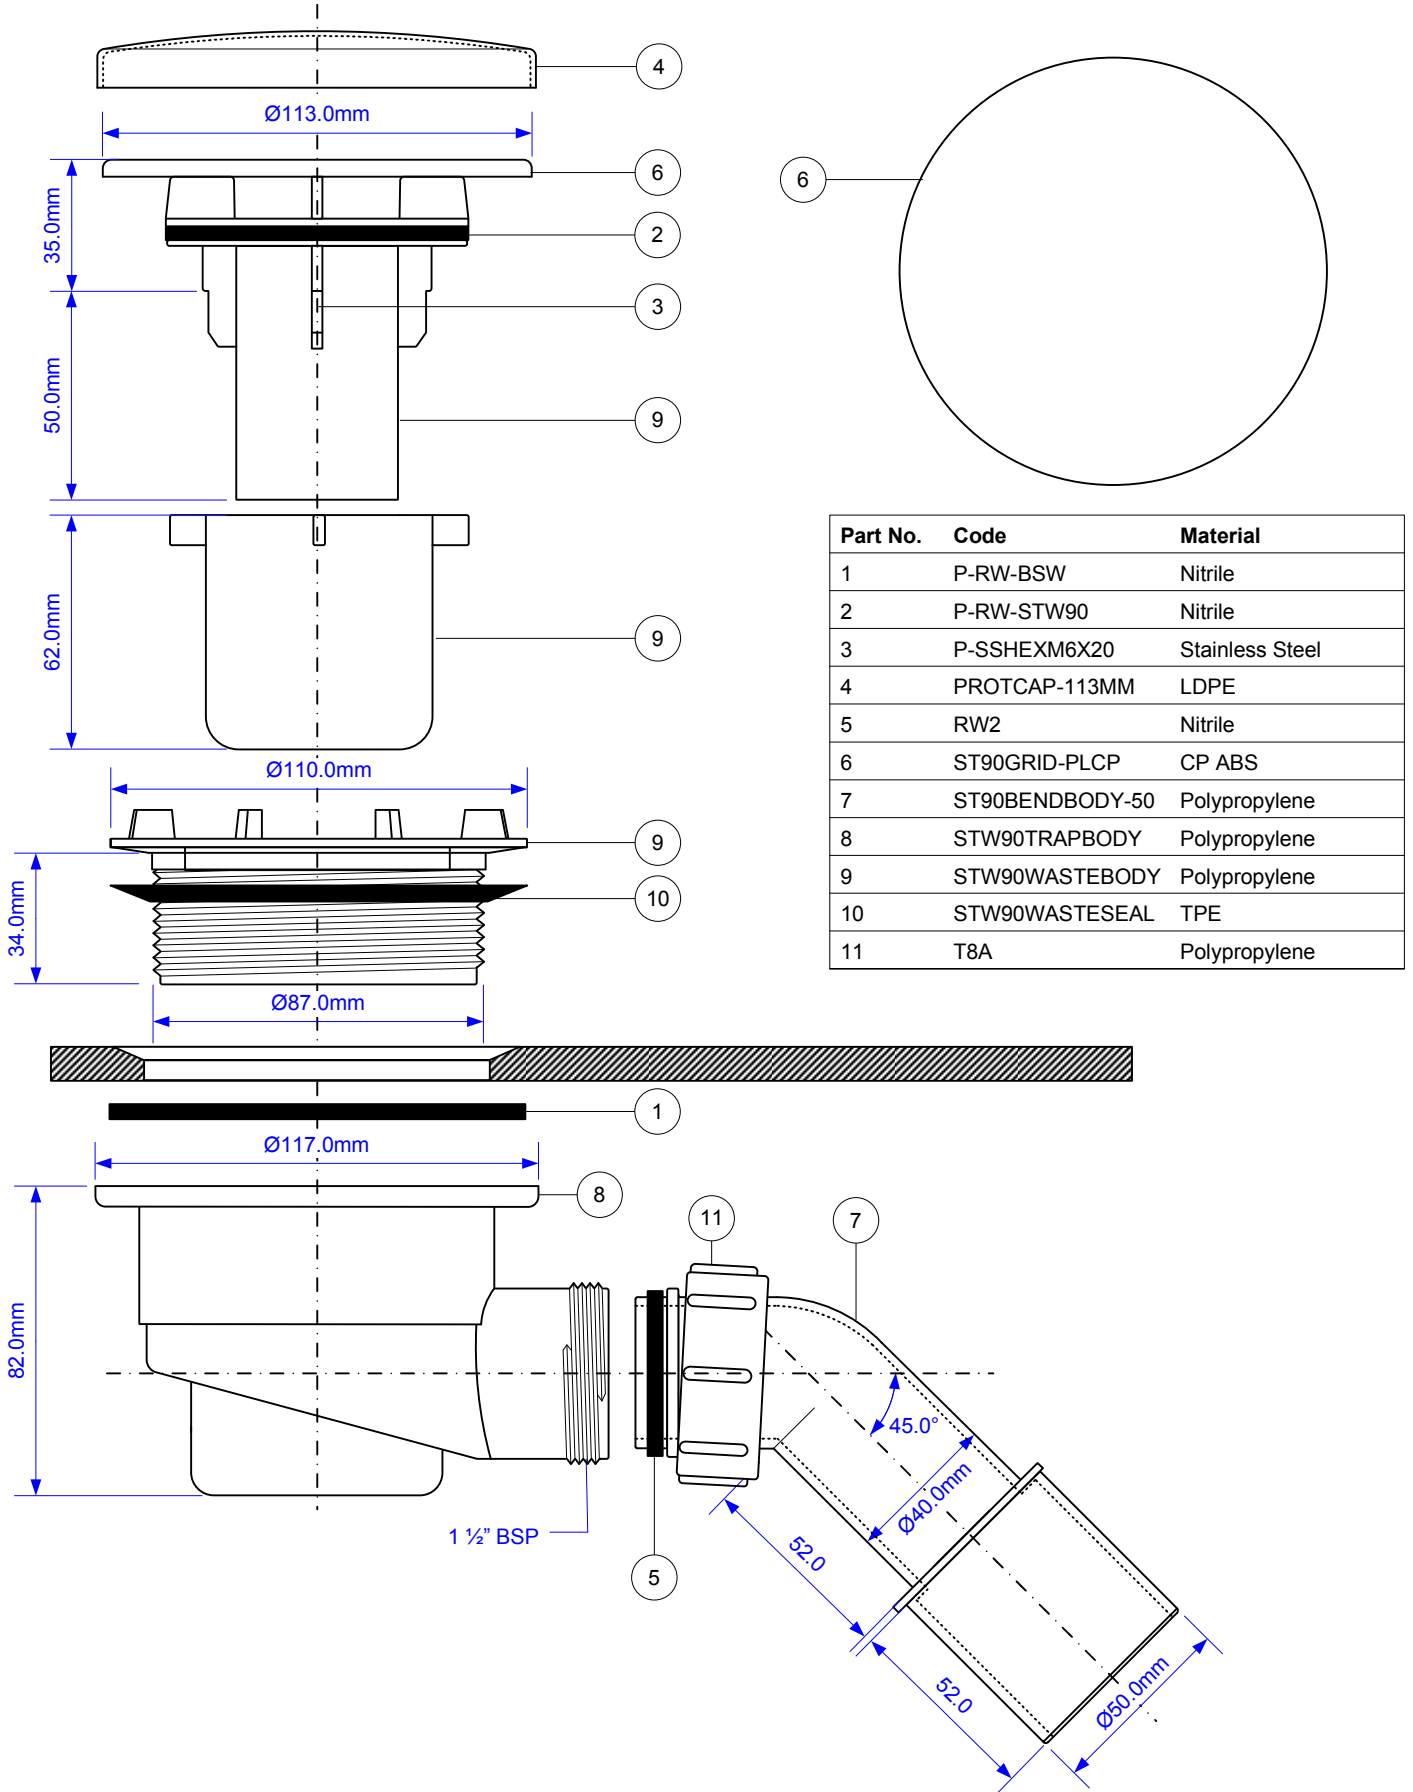

Code:

HC27-CPN

Art. 0888 800 110

Part No.	Code	Material
1	P-RW-BSW	Nitrile
2	P-RW-STW90	Nitrile
3	P-SSHEXM6X20	Stainless Steel
4	PROTCAP-113MM	LDPE
5	RW2	Nitrile
6	ST90GRID-PLCP	CP ABS
7	ST90BENDBODY-50	Polypropylene
8	STW90TRAPBODY	Polypropylene
9	STW90WASTEBODY	Polypropylene
10	STW90WASTESEAL	TPE
11	T8A	Polypropylene

DRAWN BY

REVISED

FILENAME

HC27-CPN.VSD

SCALE

1:2

DATE

26/06/2012